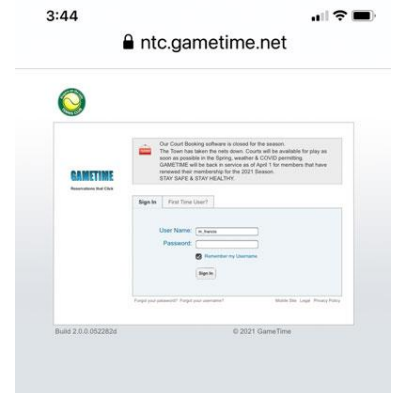

How to add GAMETIME to your Android phone

1. Open your phone's browser (Chrome used here)
2. Enter **ntc.gametime.net** in the browser search bar

3. Select **Add to Home Screen** from the menu

DESKTOP/MOBILE VIEWS

You can switch between desktop or mobile views at the bottom right of the screen

Desktop View

Mobile View