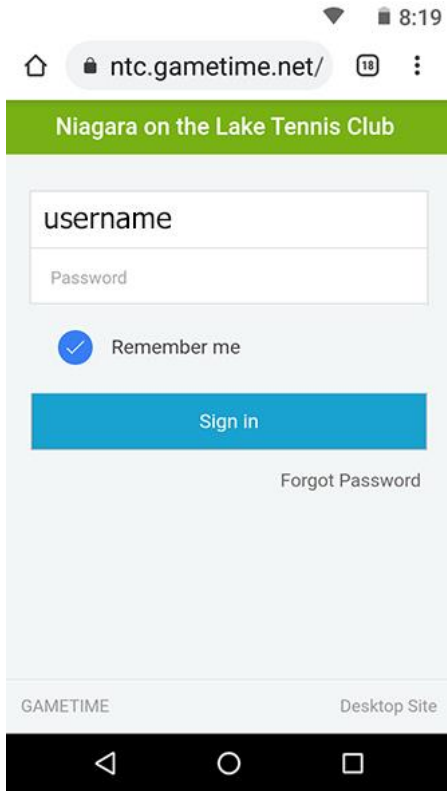

How to add GAMETIME to your Android phone

1. Open your phone's browser (Chrome used here)
2. Enter **ntc.gametime.net** in the browser search bar

3. Select **Add to Home Screen** from the menu

DESKTOP/MOBILE VIEWS

You can switch between desktop or mobile views at the bottom right of the screen

Desktop View

Mobile View