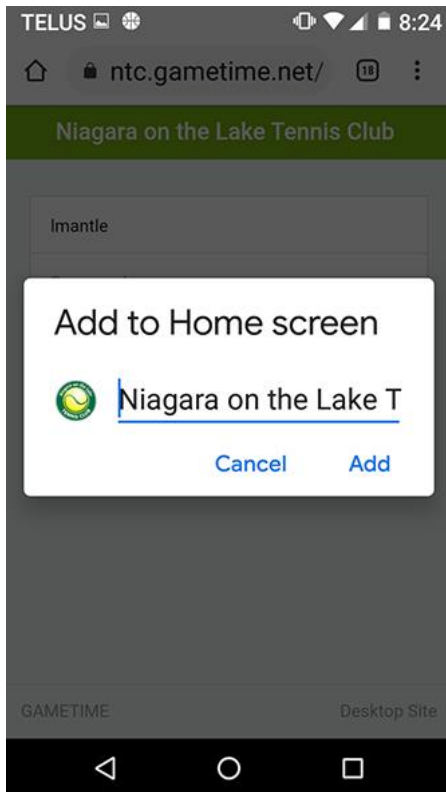

How to add GAMETIME to your Android phone

1. Open your phone's browser (Chrome used here)
2. Enter **ntc.gametime.net** in the browser search bar

3. Select **Add to Home Screen** from the menu

DESKTOP/MOBILE VIEWS

You can switch between desktop or mobile views at the bottom right of the screen

Desktop View

Mobile View